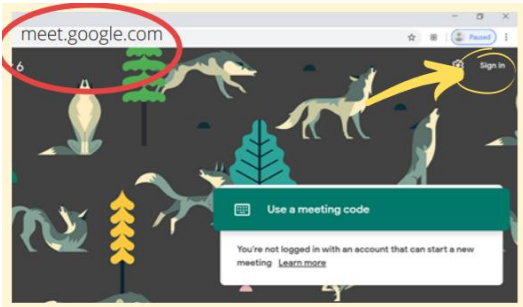

Logging onto Google Meet

1. Go to **meet.google.com**

2. Click: Use a meeting code button

3. Enter your teacher's meeting code.

Use a meeting code ×

Enter the meeting code

[Learn how to schedule a meeting](#) Continue

4. Click: Continue

5. Select the join now option. *Make sure this matches the nickname given to you by your teacher!*

Google Meet Tools

	Turn your microphone on and off
	Leave the Google Meet
	Turn your video on and off
	See who is in the Google Meet
	View the Chat
 Turn on captions	Turn automatic close captioning on and off
 Settings 	Use the More Options Menu to change your audio settings

BCPS Google Account

1. Click the Google Chrome Icon.
2. In the right corner of the browser should be a colored circle with the first letter of your name in it.

3. When you click on the circle, it should have your BCPS username@bcps.org.
If it doesn't you must select the add button and log into your BCPS account.