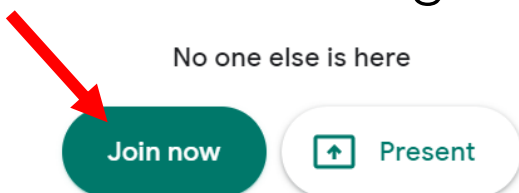

Logging onto Google Meet

1. Go to **meet.google.com**

2. Click: Use a meeting code button

3. Enter your teacher's meeting code.

Use a meeting code ×

Enter the meeting code

[Learn how to schedule a meeting](#) Continue

4. Click: Continue

5. Select the join now option. *Make sure this matches the nickname given to you by your teacher!*

Google Meet Tools

	Turn your microphone on and off
	Leave the Google Meet
	Turn your video on and off
	See who is in the Google Meet
	View the Chat
 Turn on captions	Turn automatic close captioning on and off
 Settings 	Use the More Options Menu to change your audio settings