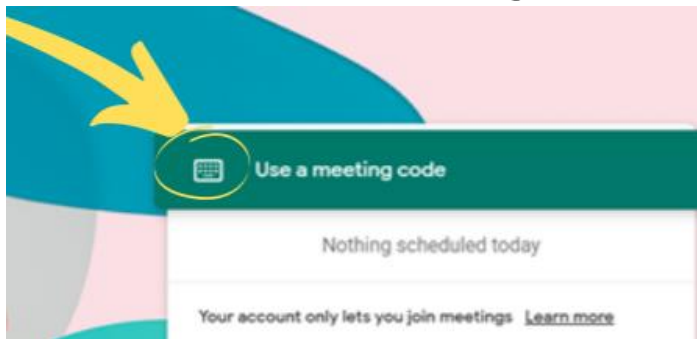

Logging onto Google Meet

1. Go to **meet.google.com**

2. Click: Use a meeting code button

3. Enter your teacher's meeting code.

Use a meeting code ×

Enter the meeting code

[Learn how to schedule a meeting](#) Continue

4. Click: Continue

5. Select the join now option. *Make sure this matches the nickname given to you by your teacher!*

Google Meet Tools

	Turn your microphone on and off
	Leave the Google Meet
	Turn your video on and off
	See who is in the Google Meet
	View the Chat
 Turn on captions	Turn automatic close captioning on and off
 Settings 	Use the More Options Menu to change your audio settings