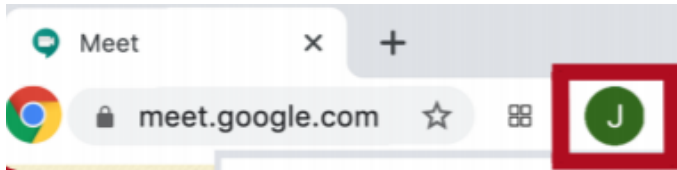

4. Click: Continue

5. Select the join now option. *Make sure this matches the nickname given to you by your teacher!*

Google Meet Tools

	Turn your microphone on and off
	Leave the Google Meet
	Turn your video on and off
	See who is in the Google Meet
	View the Chat
 Turn on captions	Turn automatic close captioning on and off
 Settings 	Use the More Options Menu to change your audio settings

BCPS Google Account

1. Click the Google Chrome Icon.
2. In the right corner of the browser should be a colored circle with the first letter of your name in it.

3. When you click on the circle, it should have your BCPS username@bcps.org.
If it doesn't you must select the add button and log into your BCPS account.