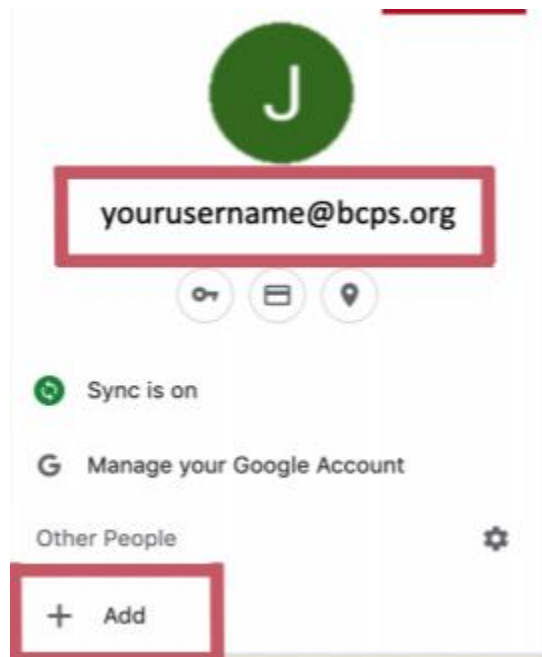

3. When you click on the circle, it should have your BCPS username@bcps.org.
  If it doesn't you must select the add button and log into your BCPS account.

Username: BCPS username@bcps.org

Password: BCPS password for BCPS One